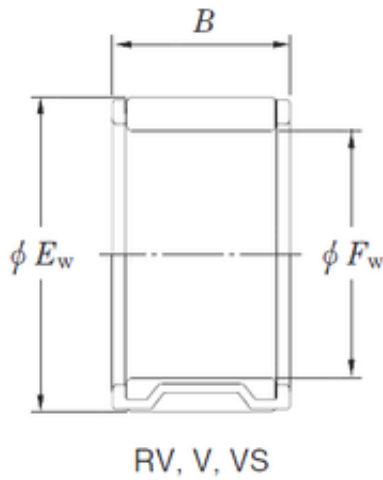

### KOYO 30V4232 needle roller bearings

Bearing No. 30V4232

|  |             |
|--|-------------|
| Size                                       | 30x42x32 mm |
| Bore Diameter                              | 30 mm       |
| Outer Diameter                             | 42 mm       |
| Width                                      | 32 mm       |
| F <sub>w</sub>                             | 30 mm       |
| E <sub>w</sub>                             | 42 mm       |
| B  | 32 mm       |
| Weight                                     | 0,108 Kg    |
| Basic dynamic load rating (C)              | 52,7 kN     |
| Basic static load rating (C <sub>0</sub> ) | 66 kN       |
| (Grease) Lubrication Speed                 | 10000 r/min |
| (Oil) Lubrication Speed                    | 14000 r/min |