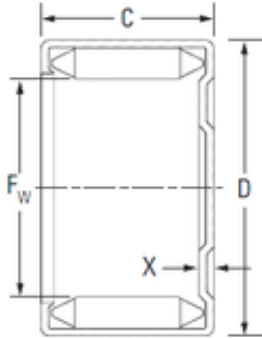

BEARING-SINGAPORE (PTE)LTD.

KOYO M1461 needle roller bearings

Bearing No. M1461

Size	22.225x28.575x9.520 mm
Bore Diameter	22.225 mm
Outer Diameter	28.575 mm
Width	9.520 mm
Fw	22.225 mm
D	28.575 mm
C	9.520 mm
x	2.29 mm
b	6.8 mm
Weight	0,015 Kg
Basic dynamic load rating (C)	8.75 kN
Basic static load rating (C0)	15.3 kN

M1461 Bearing 2D drawings and 3D CAD models