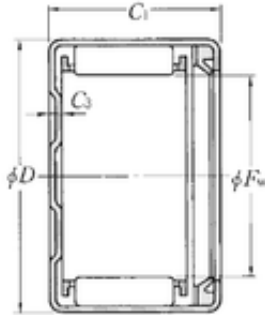

### NTN BK1614L needle roller bearings

Bearing No. BK1614L

Size	16x22x14 mm
Bore Diameter	16 mm
Outer Diameter	22 mm
Width	14 mm
Fw	16 mm
D	22 mm
C	14 mm
C3	2.7 mm
Weight	0.015 Kg
Basic dynamic load rating (C)	7,75 kN
Basic static load rating (C0)	9,7 kN

BK1614L Bearing 2D drawings and 3D CAD models