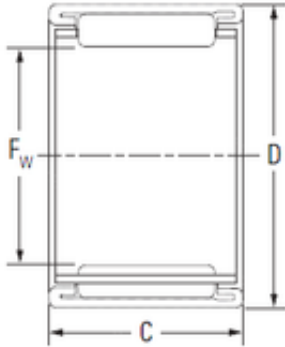

BEARING-SINGAPORE (PTE)LTD.

KOYO BTM4530 needle roller bearings

Bearing No. BTM4530

Size	45x52x30 mm
Bore Diameter	45 mm
Outer Diameter	52 mm
Width	30 mm
Fw	45 mm
D	52 mm
C	30 mm
Weight	0,12 Kg
Basic dynamic load rating (C)	45,3 kN
Basic static load rating (C0)	91,7 kN

BTM4530 Bearing 2D drawings and 3D CAD models