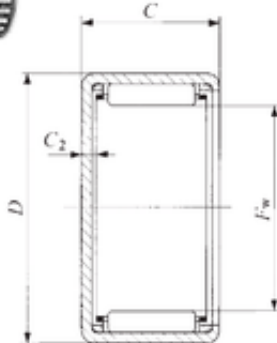

### IKO TAM 2930 needle roller bearings

Bearing No. TAM 2930

Size	29x38x30 mm
Bore Diameter	29 mm
Outer Diameter	38 mm
Width	30 mm
Fw	29 mm
D	38 mm
C	30 mm
C2	3,4 mm
Weight	0,0755 Kg
Basic dynamic load rating (C)	34,2 kN
Basic static load rating (C0)	60,3 kN
Category	Bearings
Inventory	0.0
Manufacturer Name	IKO
Minimum Buy Quantity	N/A
Weight / Kilogram	0
Product Group	B04144

TAM 2930 Bearing 2D drawings and 3D CAD models