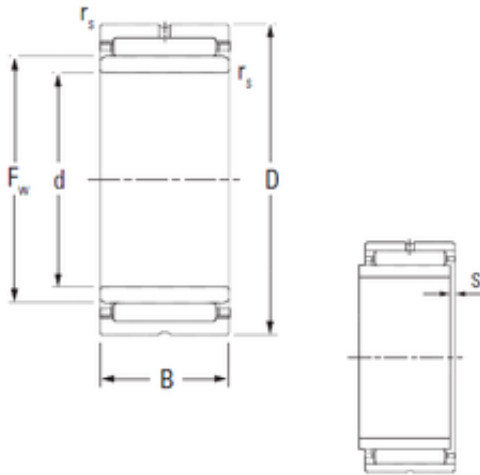

BEARING-SINGAPORE (PTE)LTD.

50 mm x 68 mm x 25 mm KOYO NKJ50/25
needle roller bearings

Bearing No. NKJ50/25

Size	50x68x25 mm
Bore Diameter	50 mm
Outer Diameter	68 mm
Width	25 mm
d	50 mm
Fw	55 mm
D	68 mm
B	25 mm
C	25 mm
r5 min.	0,6 mm
S	3 mm
Weight	0,288 Kg
Basic dynamic load rating (C)	46,1 kN
Basic static load rating (C0)	87,3 kN
(Grease) Lubrication Speed	7800 r/min

NKJ50/25 Bearing 2D drawings and 3D CAD models