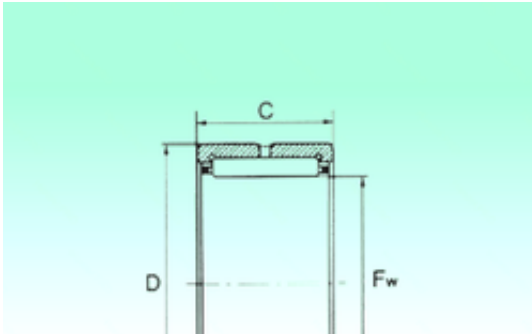

### NBS NK 14/16 needle roller bearings

Bearing No. NK 14/16

Size	14x22x16 mm
Bore Diameter	14 mm
Outer Diameter	22 mm
Width	16 mm
Fw	14 mm
D	22 mm
C	16 mm
Weight	0,0208 Kg
Basic dynamic load rating (C)	9,6 kN
Basic static load rating (C0)	10,9 kN

NK 14/16 Bearing 2D drawings and 3D CAD models