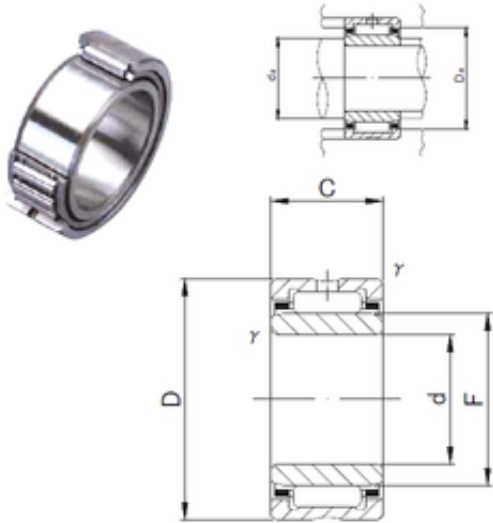

BEARING-SINGAPORE (PTE)LTD.

75 mm x 105 mm x 25 mm JNS NKI 75/25
needle roller bearings

Bearing No. NKI 75/25

Size	75x105x25 mm
Bore Diameter	75 mm
Outer Diameter	105 mm
Width	25 mm
d	75 mm
F	85 mm
D	105 mm
B	25 mm
C	25 mm
r min.	1 mm
da min.	80 mm
da max	83 mm
Da max.	100 mm
Weight	0,675 Kg
Basic dynamic load rating (C)	76,4 kN
Basic static load rating (C0)	145,1 kN

NKI 75/25 Bearing 2D drawings and 3D CAD models