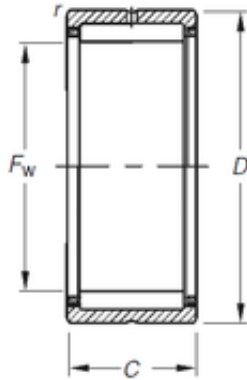

BEARING-SINGAPORE (PTE)LTD.

Timken NK100/26 needle roller bearings

Bearing No. NK100/26

Size	100x120x26 mm
Bore Diameter	100 mm
Outer Diameter	120 mm
Width	26 mm
d	100 mm
D	120 mm
C	26 mm
r	1 mm
Weight	0,53 Kg
Basic dynamic load rating (C)	83,6 kN
Basic static load rating (C0)	163 kN
(Grease) Lubrication Speed	4200 r/min

NK100/26 Bearing 2D drawings and 3D CAD models