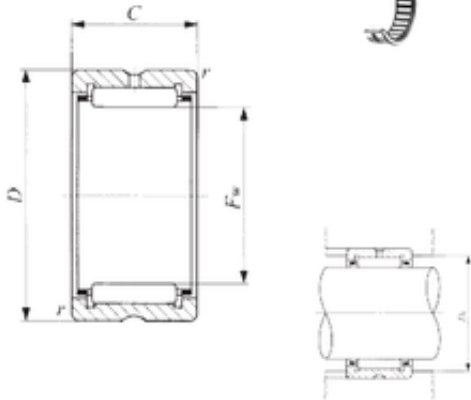

BEARING-SINGAPORE (PTE)LTD.

IKO TAF 10012026 needle roller bearings

Bearing No. TAF 10012026

TAF 10012026 Bearing 2D drawings and 3D CAD models

Size	100x120x26 mm
Bore Diameter	100 mm
Outer Diameter	120 mm
Width	26 mm
Fw	100 mm
D	120 mm
C	26 mm
r min.	1 mm
Da max.	115 mm
Weight	0,525 Kg
Basic dynamic load rating (C)	82,4 kN
Basic static load rating (C0)	168 kN