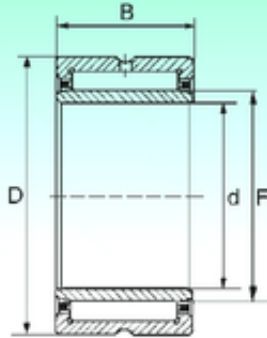

BEARING-SINGAPORE (PTE)LTD.

NBS NA 4836 needle roller bearings

Bearing No. NA 4836

NA 4836 Bearing 2D drawings and 3D CAD models

Size	180x225x45 mm
Bore Diameter	180 mm
Outer Diameter	225 mm
Width	45 mm
d	180 mm
Fw	195 mm
D	225 mm
C	45 mm
Weight	4,2 Kg
Basic dynamic load rating (C)	191 kN
Basic static load rating (C0)	560 kN