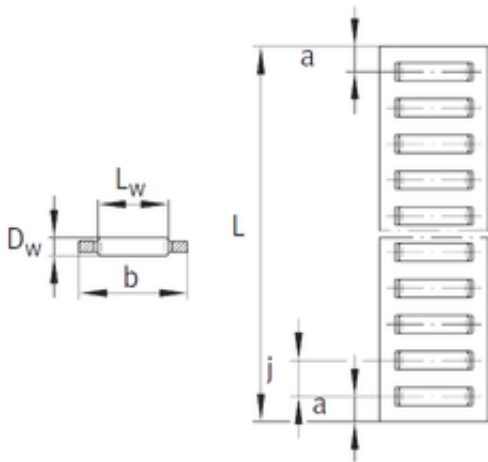

BEARING-SINGAPORE (PTE)LTD.

INA BF12022 needle roller bearings

Bearing No. BF12022

E1	18 mm
a	10 mm
b	22 mm
Dw	12 mm
E	11 mm
J	16 mm
L	1 000
Lw	18 mm
Eb	22,4 mm

BF12022 Bearing 2D drawings and 3D CAD models