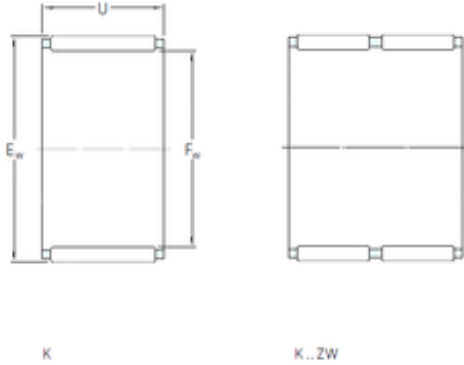

BEARING-SINGAPORE (PTE)LTD.

SKF K75x83x35ZW needle roller bearings

Bearing No. K75x83x35ZW

Bore Diameter	75 mm
Outer Diameter	83 mm
Fw	75 mm
Ew	83 mm
U	35 mm
Weight	0,182 Kg
Basic dynamic load rating (C)	60,5 kN
Basic static load rating (C0)	146 kN
Fatigue load limit (Pu)	18
Reference speed	5300 r/min

K75x83x35ZW Bearing 2D drawings and 3D CAD models