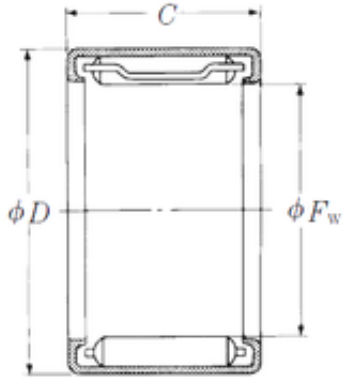

### NSK FJL-2230L needle roller bearings

Bearing No. FJL-2230L

Size	22x29x30 mm
Bore Diameter	22 mm
Outer Diameter	29 mm
Width	30 mm
Fw	22 mm
D	29 mm
C	30 mm
Weight	0,04 Kg
Basic dynamic load rating (C)	27,7 kN