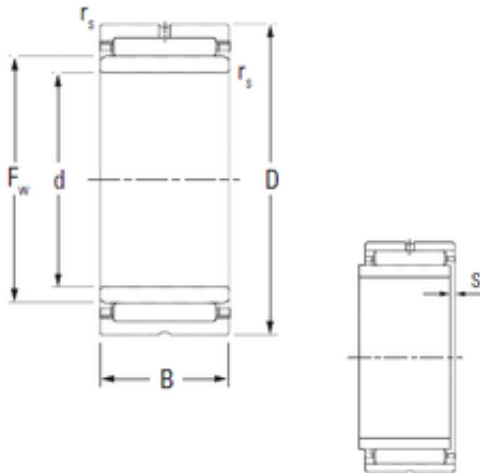

BEARING-SINGAPORE (PTE)LTD.

38 mm x 53 mm x 30 mm KOYO NKJ38/30
needle roller bearings

Bearing No. NKJ38/30

Size	38x53x30 mm
Bore Diameter	38 mm
Outer Diameter	53 mm
Width	30 mm
d	38 mm
Fw	43 mm
D	53 mm
B	30 mm
C	30 mm
r5 min.	0,3 mm
S	1,5 mm
Weight	0,196 Kg
Basic dynamic load rating (C)	41,6 kN
Basic static load rating (C0)	86,6 kN
(Grease) Lubrication Speed	9900 r/min

NKJ38/30 Bearing 2D drawings and 3D CAD models