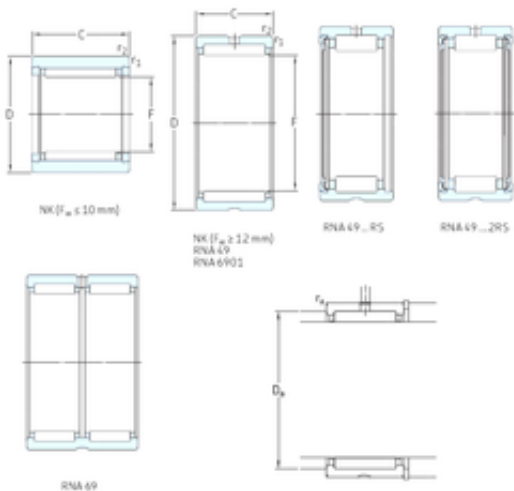

BEARING-SINGAPORE (PTE)LTD.

SKF NKS65 needle roller bearings

Bearing No. NKS65

Size	65x85x28 mm
Bore Diameter	65 mm
Outer Diameter	85 mm
Width	28 mm
Fw	65 mm
D	85 mm
C	28 mm
Weight	0,36 Kg
Basic dynamic load rating (C)	66 kN
Basic static load rating (C0)	114 kN
Fatigue load limit (Pu)	14,6
Reference speed	6000 r/min

NKS65 Bearing 2D drawings and 3D CAD models