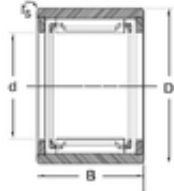

BEARING-SINGAPORE (PTE)LTD.

73 mm x 90 mm x 25 mm ZEN NK73/25 needle roller bearings

Bearing No. NK73/25

Size	73x90x25 mm
Bore Diameter	73 mm
Outer Diameter	90 mm
Width	25 mm
d	73 mm
D	90 mm
B	25 mm
C	25 mm
r min.	0,6 mm
Weight	0,302 Kg
Basic dynamic load rating (C)	53 kN
Basic static load rating (C0)	100 kN
(Grease) Lubrication Speed	3800 r/min

NK73/25 Bearing 2D drawings and 3D CAD models