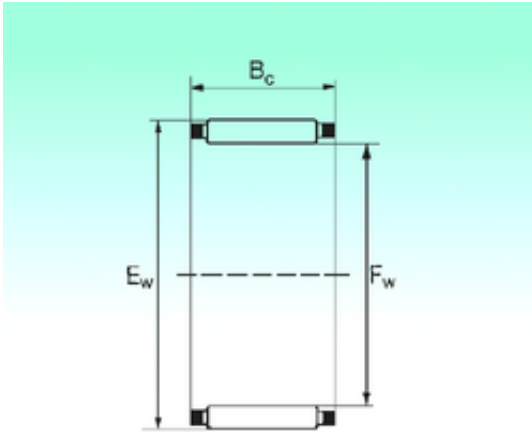

BEARING-SINGAPORE (PTE)LTD.

NBS K 47x55x28 needle roller bearings

Bearing No. K 47x55x28

Bore Diameter	47 mm
Outer Diameter	55 mm
Fw	47 mm
Ew	55 mm
Bc	28 mm
Weight	0,08 Kg
Basic dynamic load rating (C)	52,5 kN
Basic static load rating (C0)	99,5 kN

K 47x55x28 Bearing 2D drawings and 3D CAD models