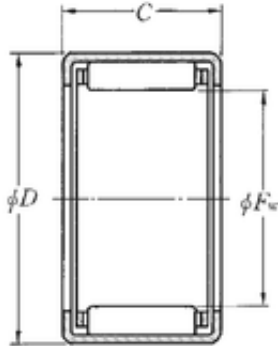

BEARING-SINGAPORE (PTE)LTD.

NTN DCL146 needle roller bearings

Bearing No. DCL146

Size	22.225x28.575x9.525 mm
Bore Diameter	22,225 mm
Outer Diameter	28,575 mm
Width	9,525 mm
Fw	22,225 mm
D	28,575 mm
C	9,525 mm
Weight	0,013 Kg
Basic dynamic load rating (C)	7,15 kN
Basic static load rating (C0)	8,3 kN
(Grease) Lubrication Speed	7 500 r/min

DCL146 Bearing 2D drawings and 3D CAD models