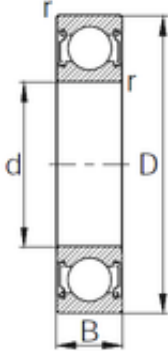

## BEARING-SINGAPORE (PTE)LTD.

75 mm x 115 mm x 20 mm KBC 6015ZZ deep groove ball bearings

Bearing No. 6015ZZ

Size	75x115x20 mm
Bore Diameter	75 mm
Outer Diameter	115 mm
Width	20 mm
d	75 mm
D	115 mm
B	20 mm
C	20 mm
r	1.1 mm
Weight	0.673 Kg
Basic dynamic load rating (C)	39,5 kN
Basic static load rating (C0)	33,5 kN

6015ZZ Bearing 2D drawings and 3D CAD models