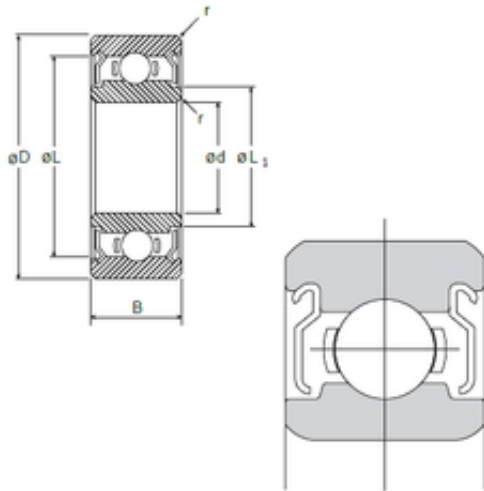

BEARING-SINGAPORE (PTE)LTD.

10 mm x 19 mm x 5 mm NMB L-1910KKY05
deep groove ball bearings

Bearing No. L-1910KKY05

Size	10x19x5 mm
Bore Diameter	10 mm
Outer Diameter	19 mm
Width	5 mm
d	10 mm
D	19 mm
B	5 mm
C	5 mm
r min.	0,3 mm
L	17,44 mm
L1	12,32 mm
Basic dynamic load rating (C)	2,123 kN

L-1910KKY05 Bearing 2D drawings and 3D CAD models