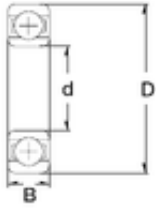

BEARING-SINGAPORE (PTE)LTD.

10 mm x 19 mm x 6 mm ZEN 62800 deep groove ball bearings

Bearing No. 62800

Size	10x19x6 mm
Bore Diameter	10 mm
Outer Diameter	19 mm
Width	6 mm
d	10 mm
D	19 mm
B	6 mm

62800 Bearing 2D drawings and 3D CAD models