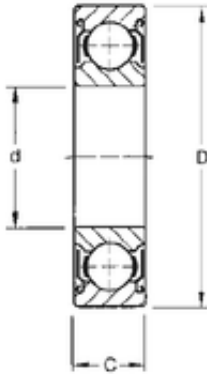

BEARING-SINGAPORE (PTE)LTD.

240 mm x 300 mm x 28 mm CYSD 6848-ZZ
deep groove ball bearings

Bearing No. 6848-ZZ

Size	240x300x28 mm
Bore Diameter	240 mm
Outer Diameter	300 mm
Width	28 mm
d	240 mm
D	300 mm
B	28 mm
C	28 mm
r min.	2 mm
Weight	4,48 Kg
Basic dynamic load rating (C)	98,5 kN

6848-ZZ Bearing 2D drawings and 3D CAD models