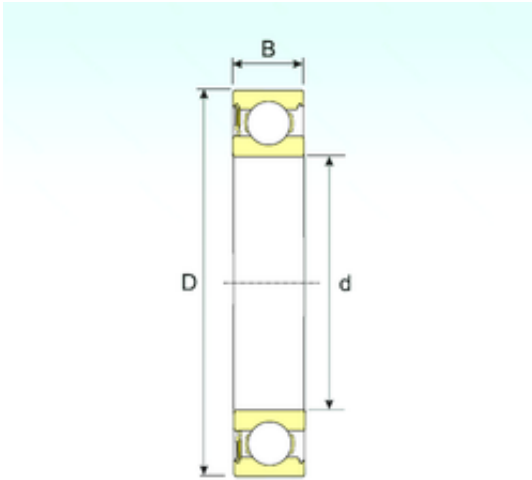

## BEARING-SINGAPORE (PTE)LTD.

100 mm x 150 mm x 24 mm ISB 6020-RS deep groove ball bearings

Bearing No. 6020-RS

|                               |               |
|-------------------------------|---------------|
| Size                          | 100x150x24 mm |
| Bore Diameter                 | 100 mm        |
| Outer Diameter                | 150 mm        |
| Width                         | 24 mm         |
| d                             | 100 mm        |
| D                             | 150 mm        |
| B                             | 24 mm         |
| C                             | 24 mm         |
| Weight                        | 1,25 Kg       |
| Basic dynamic load rating (C) | 62,5 kN       |
| Basic static load rating (C0) | 53 kN         |

6020-RS Bearing 2D drawings and 3D CAD models