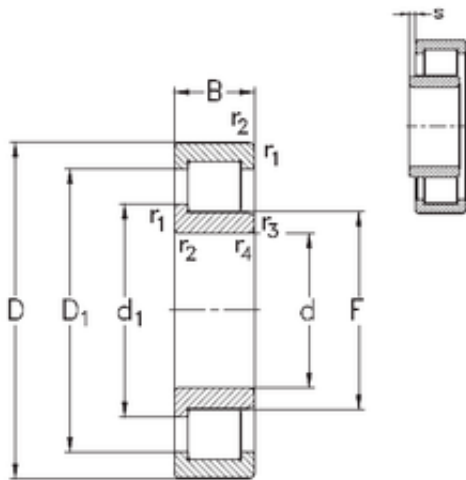

BEARING-SINGAPORE (PTE)LTD.

65 mm x 120 mm x 23 mm NKE NJ213-E-MA6
cylindrical roller bearings

Bearing No. NJ213-E-MA6

Size	65x120x23 mm
Bore Diameter	65 mm
Outer Diameter	120 mm
Width	23 mm
d	65 mm
F	78,5 mm
D	120 mm
B	23 mm
C	23 mm
r1 min.	1,5 mm
r2 min.	1,5 mm
r3 min.	1,5 mm
r4 min.	1,5 mm
S	1,4 mm
Weight	1,05 Kg
Basic dynamic load rating (C)	121 kN
Basic static load rating (C0)	121 kN

NJ213-E-MA6 Bearing 2D drawings and 3D CAD models