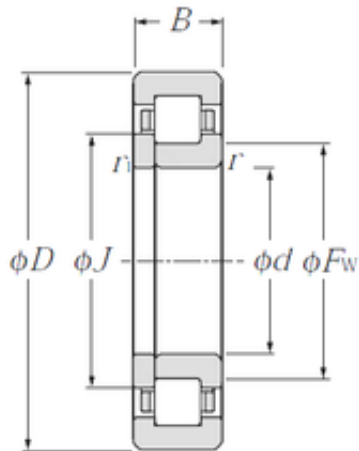

BEARING-SINGAPORE (PTE)LTD.

50 mm x 90 mm x 20 mm NTN NUP210E
cylindrical roller bearings

Bearing No. NUP210E

Size	50x90x20 mm
Bore Diameter	50 mm
Outer Diameter	90 mm
Width	20 mm
d	50 mm
Fw	59,5 mm
D	90 mm
B	20 mm
C	20 mm
r min.	1,1 mm
r1 min.	1,1 mm
J	63,9 mm
Weight	0,54 Kg
Basic dynamic load rating (C)	66 kN
Basic static load rating (C0)	72 kN
(Grease) Lubrication Speed	6 900 r/min
Category	Bearings
Inventory	0.0
Manufacturer Name	NTN
Minimum Buy Quantity	N/A
Weight / Kilogram	0.52
Product Group	B04144

NUP210E Bearing 2D drawings and 3D CAD models