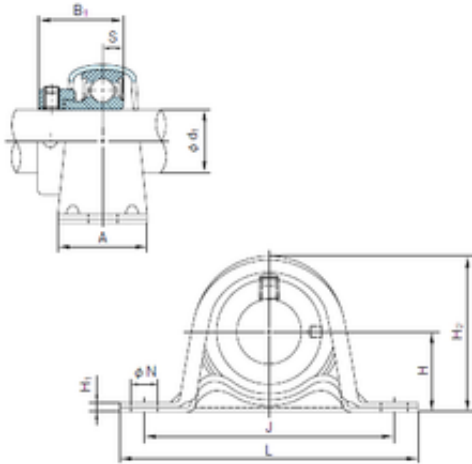

BEARING-SINGAPORE (PTE)LTD.

UCF205 Bearing 2D drawings and 3D CAD models

NACHI UCF205 bearing units

Bearing No. UCF205

Bore Diameter	25 mm
d1	25 mm
A0	35.7 mm
A	27 mm
A1	14 mm
B	34 mm
J	70 mm
L	95 mm
N	12 mm
S	14.3 mm
Bolt (G)	M10
A2	16 mm
Category	Bearings
Inventory	0.0
Manufacturer Name	NACHI
Minimum Buy Quantity	N/A
Weight / Kilogram	0
Product Group	M06110