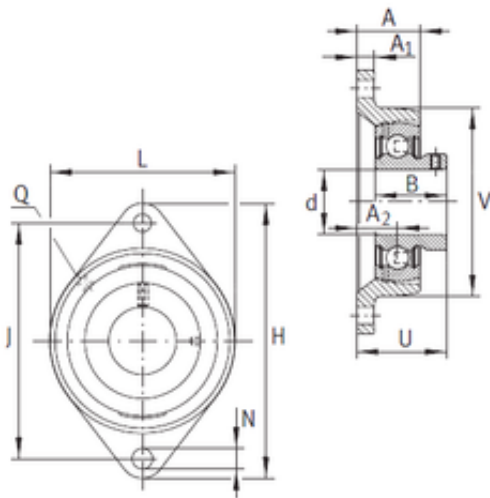

## INA PCJTY12 bearing units

Bearing No. PCJTY12

Bore Diameter	12 mm
d	12 mm
V	57 mm
U	33 mm
Thread (Q)	M6
A	25 mm
A1	9,5 mm
B	22 mm
H	99 mm
J	76,5 mm
L	57 mm
N	11,5 mm
A2	17 mm
Weight	0,35 Kg
Basic dynamic load rating (C)	9,8 kN
Category	Bearings
Inventory	0.0
Manufacturer Name	SCHAEFFLER GROUP
Minimum Buy Quantity	N/A
Weight / Kilogram	0.41
Product Group	M06110