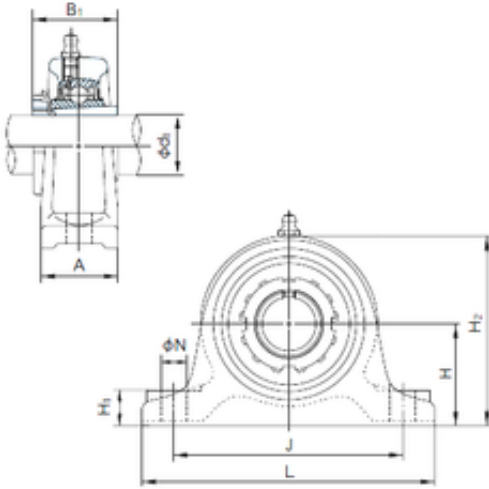

BEARING-SINGAPORE (PTE)LTD.

NACHI UKIP213+H2313 bearing units

Bearing No. UKIP213+H2313

Bore Diameter	60 mm
Width	90 mm
d	60 mm
A	70 mm
B1	65 mm
H	90 mm
H1	30 mm
H2	172 mm
J	220 mm
L	280 mm
N	22 mm
Bolt (G)	M20

UKIP213+H2313 Bearing 2D drawings and 3D CAD models