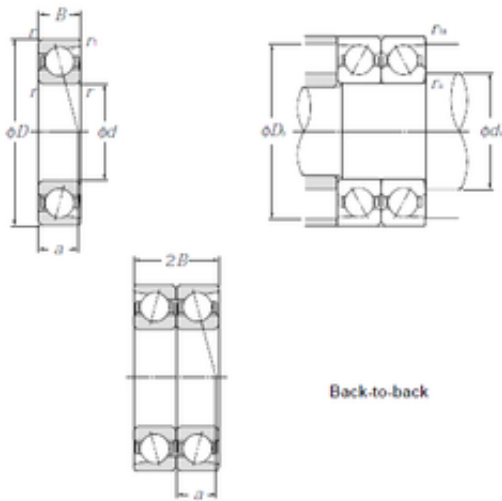

BEARING-SINGAPORE (PTE)LTD.

85 mm x 150 mm x 28 mm CYSD 7217CDB
angular contact ball bearings

Bearing No. 7217CDB

Size	85x150x28 mm
Bore Diameter	85 mm
Outer Diameter	150 mm
Width	28 mm
d	85 mm
D	150 mm
B	28 mm
C	28 mm
Angle ()	15 °
r min.	2 mm
2B	56 mm
Weight	3,46 Kg
Basic dynamic load rating (C)	169 kN
Basic static load rating (C0)	181 kN
(Grease) Lubrication Speed	5400 r/min

7217CDB Bearing 2D drawings and 3D CAD models