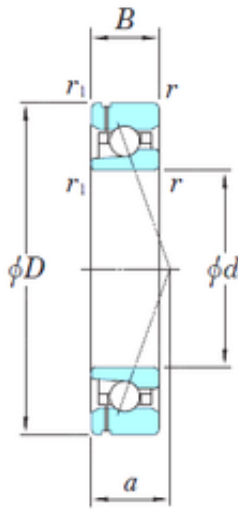

BEARING-SINGAPORE (PTE)LTD.

80 mm x 110 mm x 16 mm KOYO
3NCHAF916CA angular contact ball bearings

Bearing No. 3NCHAF916CA

Size	80x110x16 mm
Bore Diameter	80 mm
Outer Diameter	110 mm
Width	16 mm
d	80 mm
D	110 mm
B	16 mm
C	16 mm
Angle (°)	20 °
a	24,9 mm
r min.	1 mm
r1 min.	0,6 mm
Weight	0,405 Kg
Basic dynamic load rating (C)	12,6 kN
Basic static load rating (C0)	10,6 kN

3NCHAF916CA Bearing 2D drawings and 3D CAD models