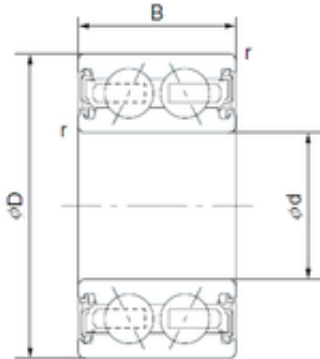

## BEARING-SINGAPORE (PTE)LTD.

30 mm x 47 mm x 18 mm NACHI  
30BG04S8G-2DS angular contact ball bearings

Bearing No. 30BG04S8G-2DS

Size	30x47x18 mm
Bore Diameter	30 mm
Outer Diameter	47 mm
Width	18 mm
d	30 mm
D	47 mm
B	18 mm

30BG04S8G-2DS Bearing 2D drawings and 3D CAD models